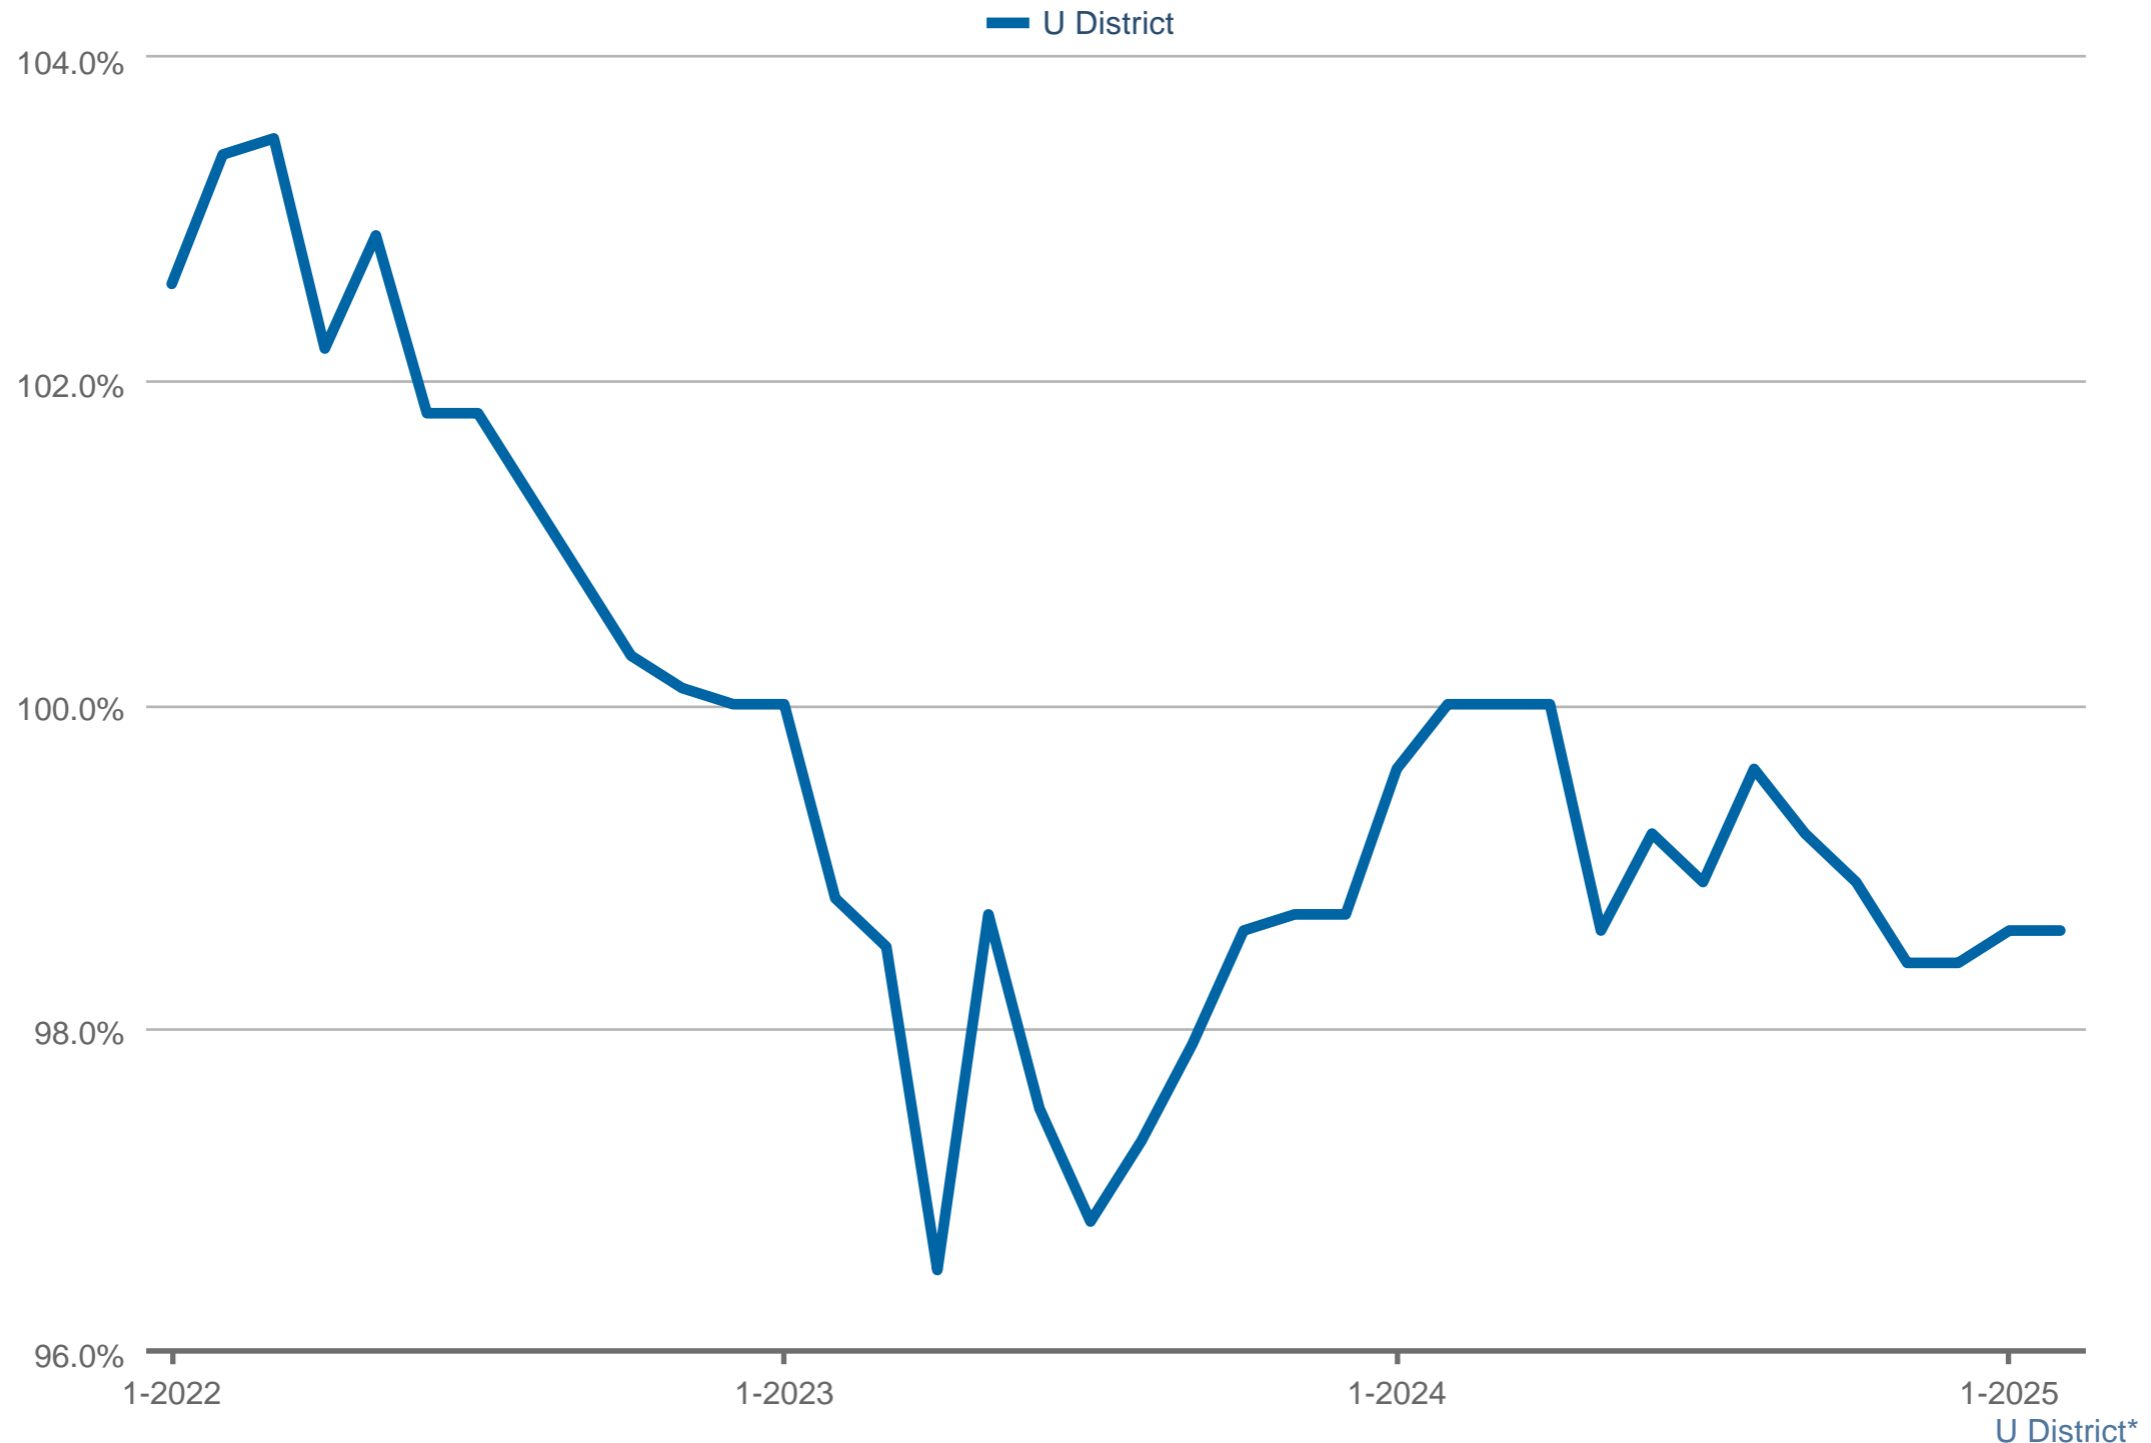

Matt Rosbarsky

Clark Fork Realty

matt@clarkforkrealty.com

Median Percent of Last List Price

Each data point is 12 months of activity. Data is from March 11, 2025.

* User-defined area. All data from the Montana Regional MLS. Data deemed reliable but not guaranteed. InfoSparks © 2025 ShowingTime Plus, LLC.