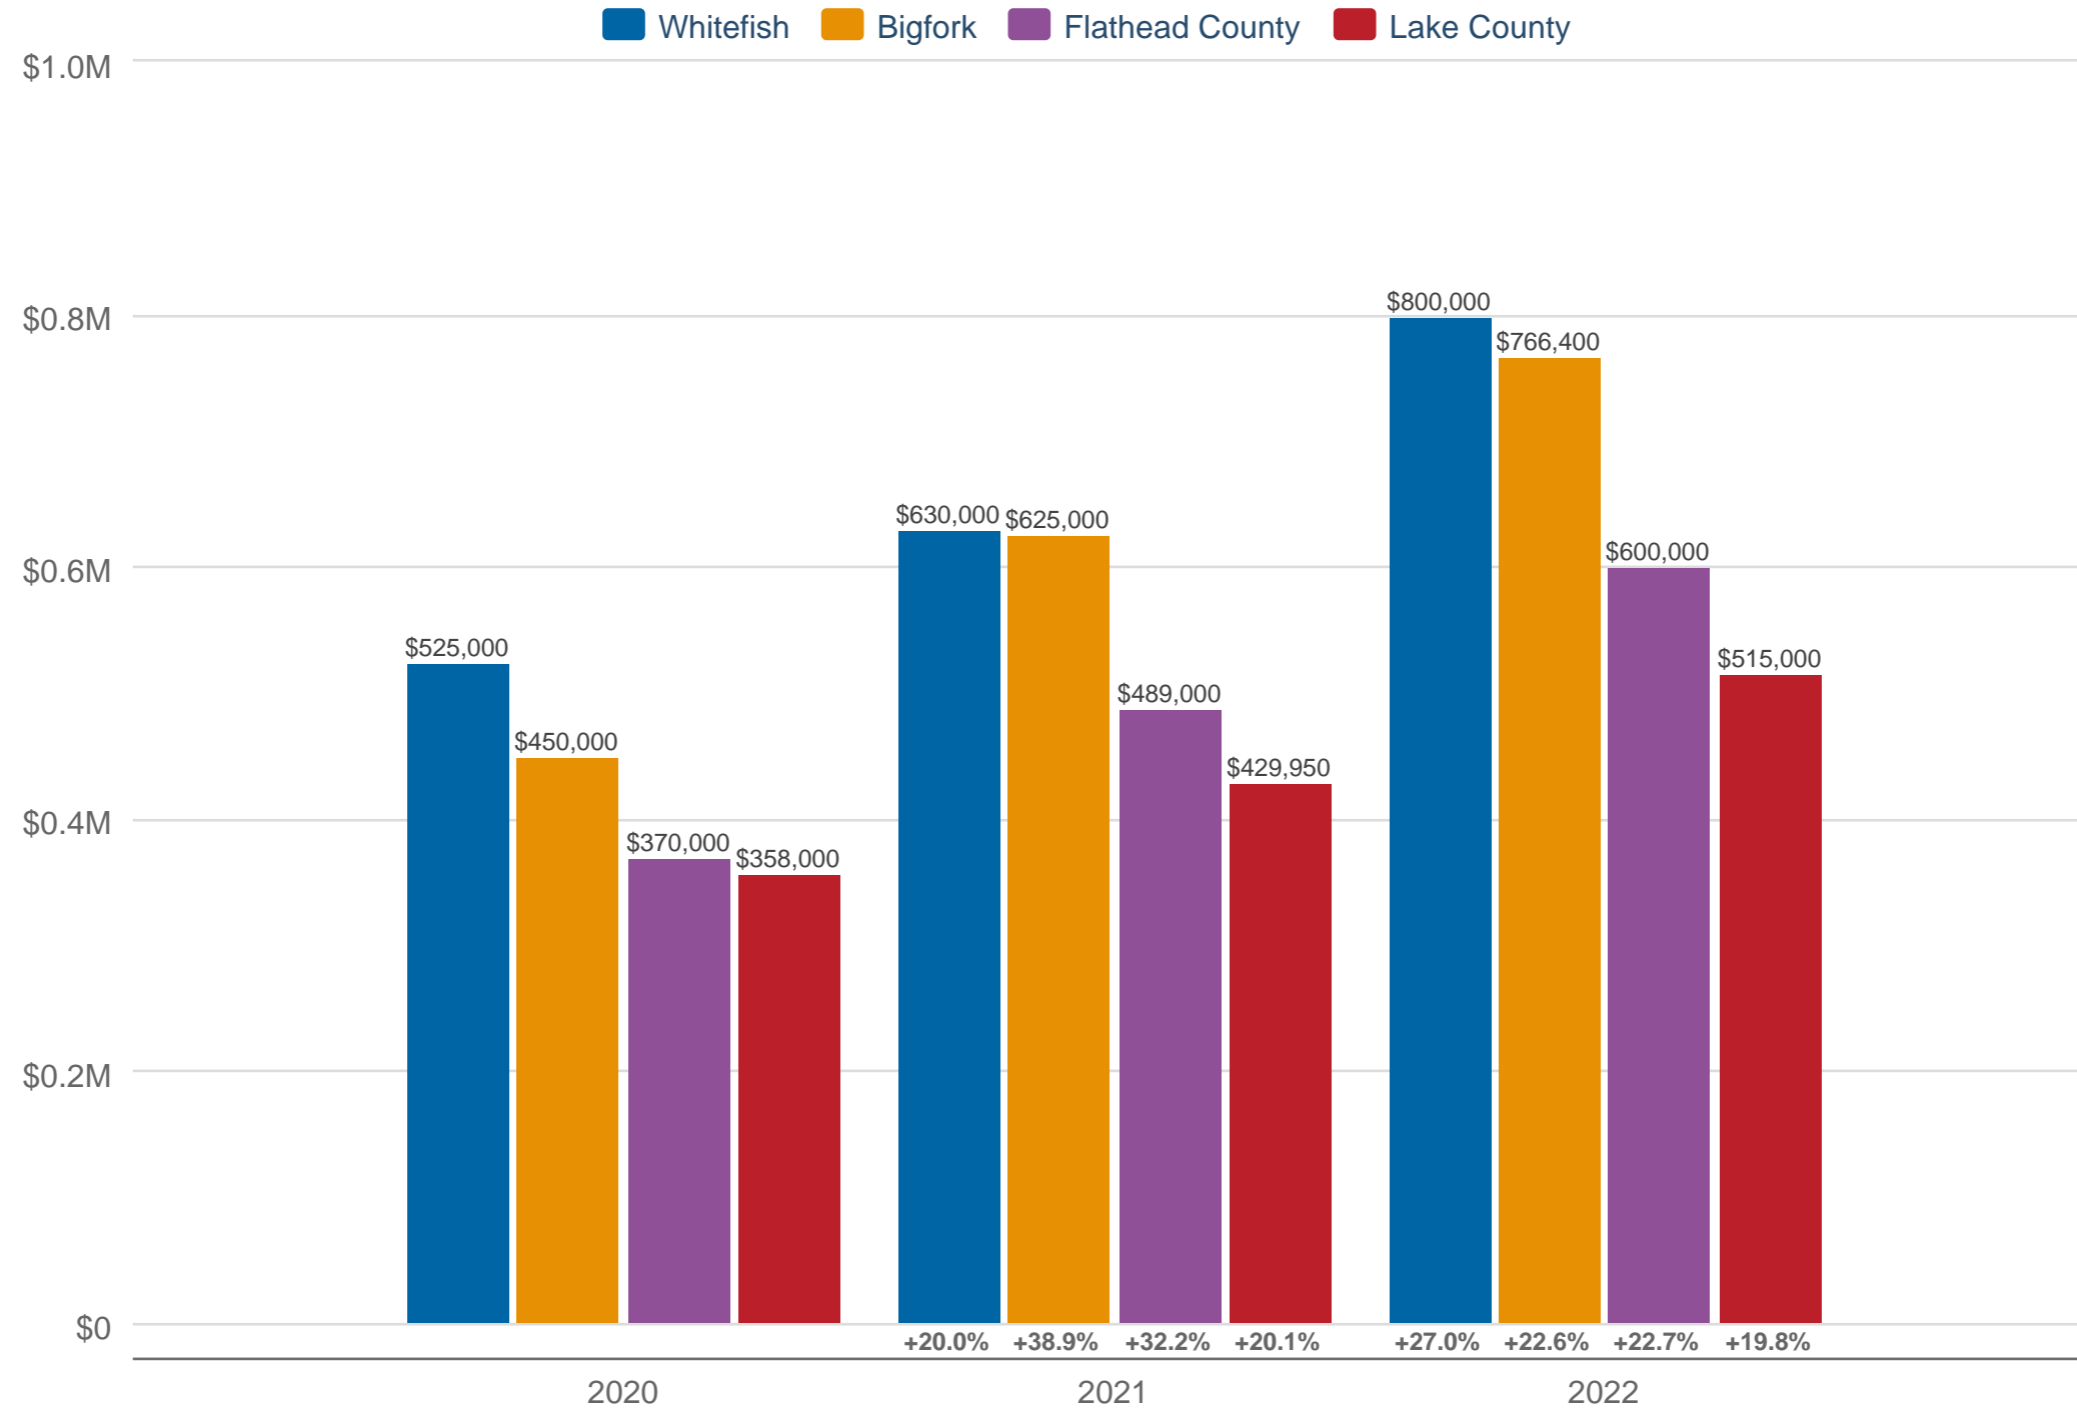

October Median Sales Price

Whitefish & Bigfork & Flathead County & Lake County

Each data point is 12 months of activity. Data is from November 8, 2022.