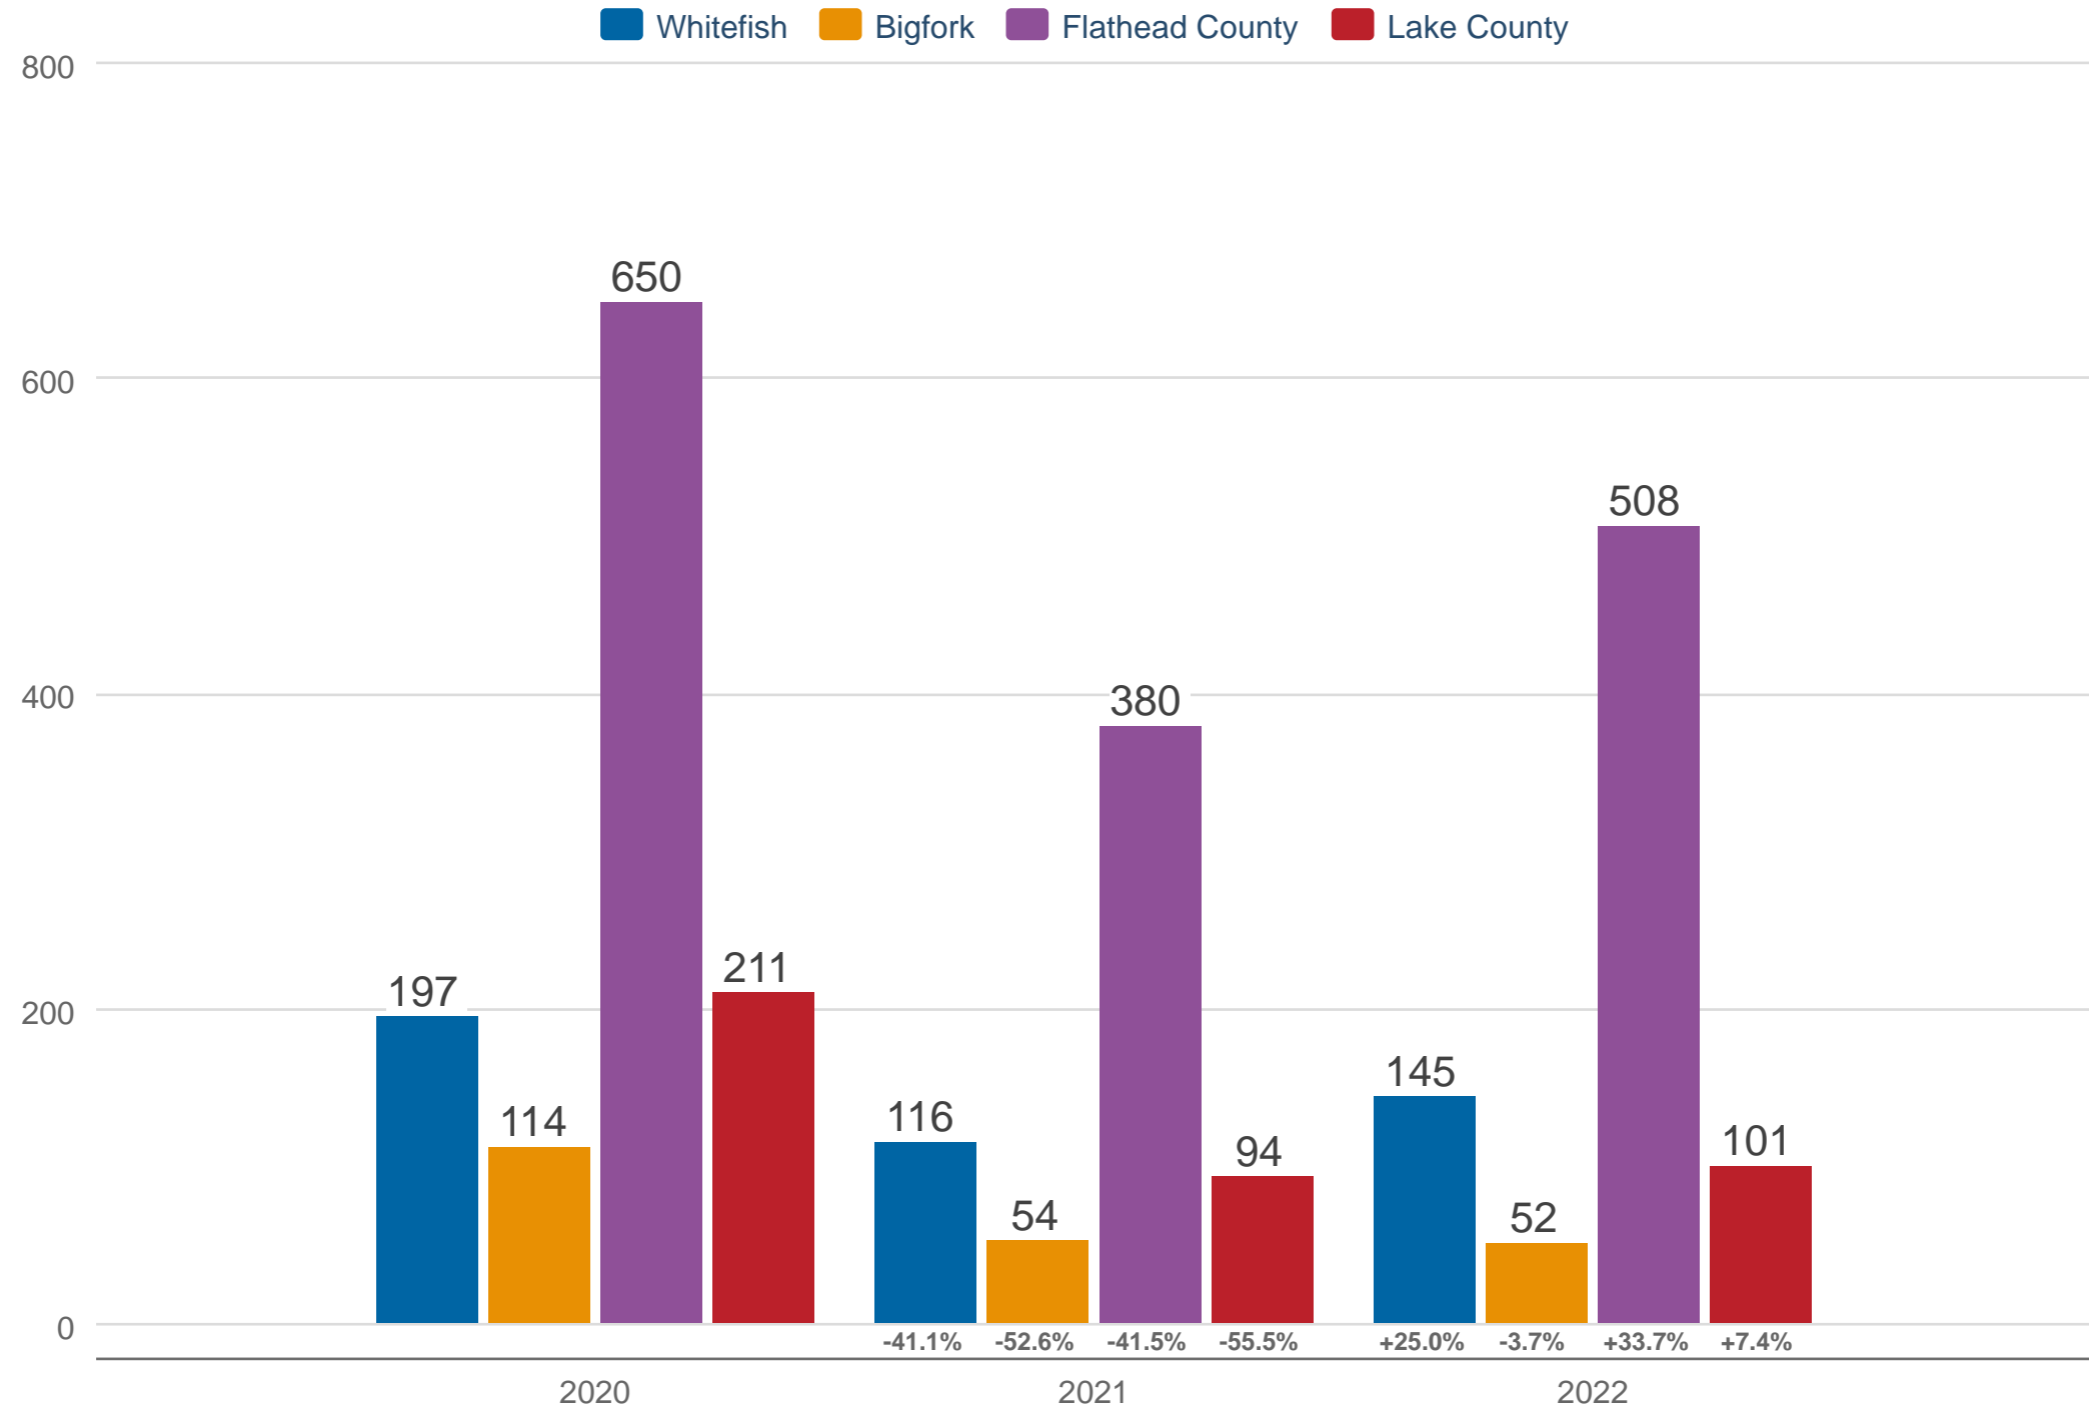

### October Homes for Sale

Whitefish & Bigfork & Flathead County & Lake County

Each data point is 12 months of activity. Data is from November 8, 2022.