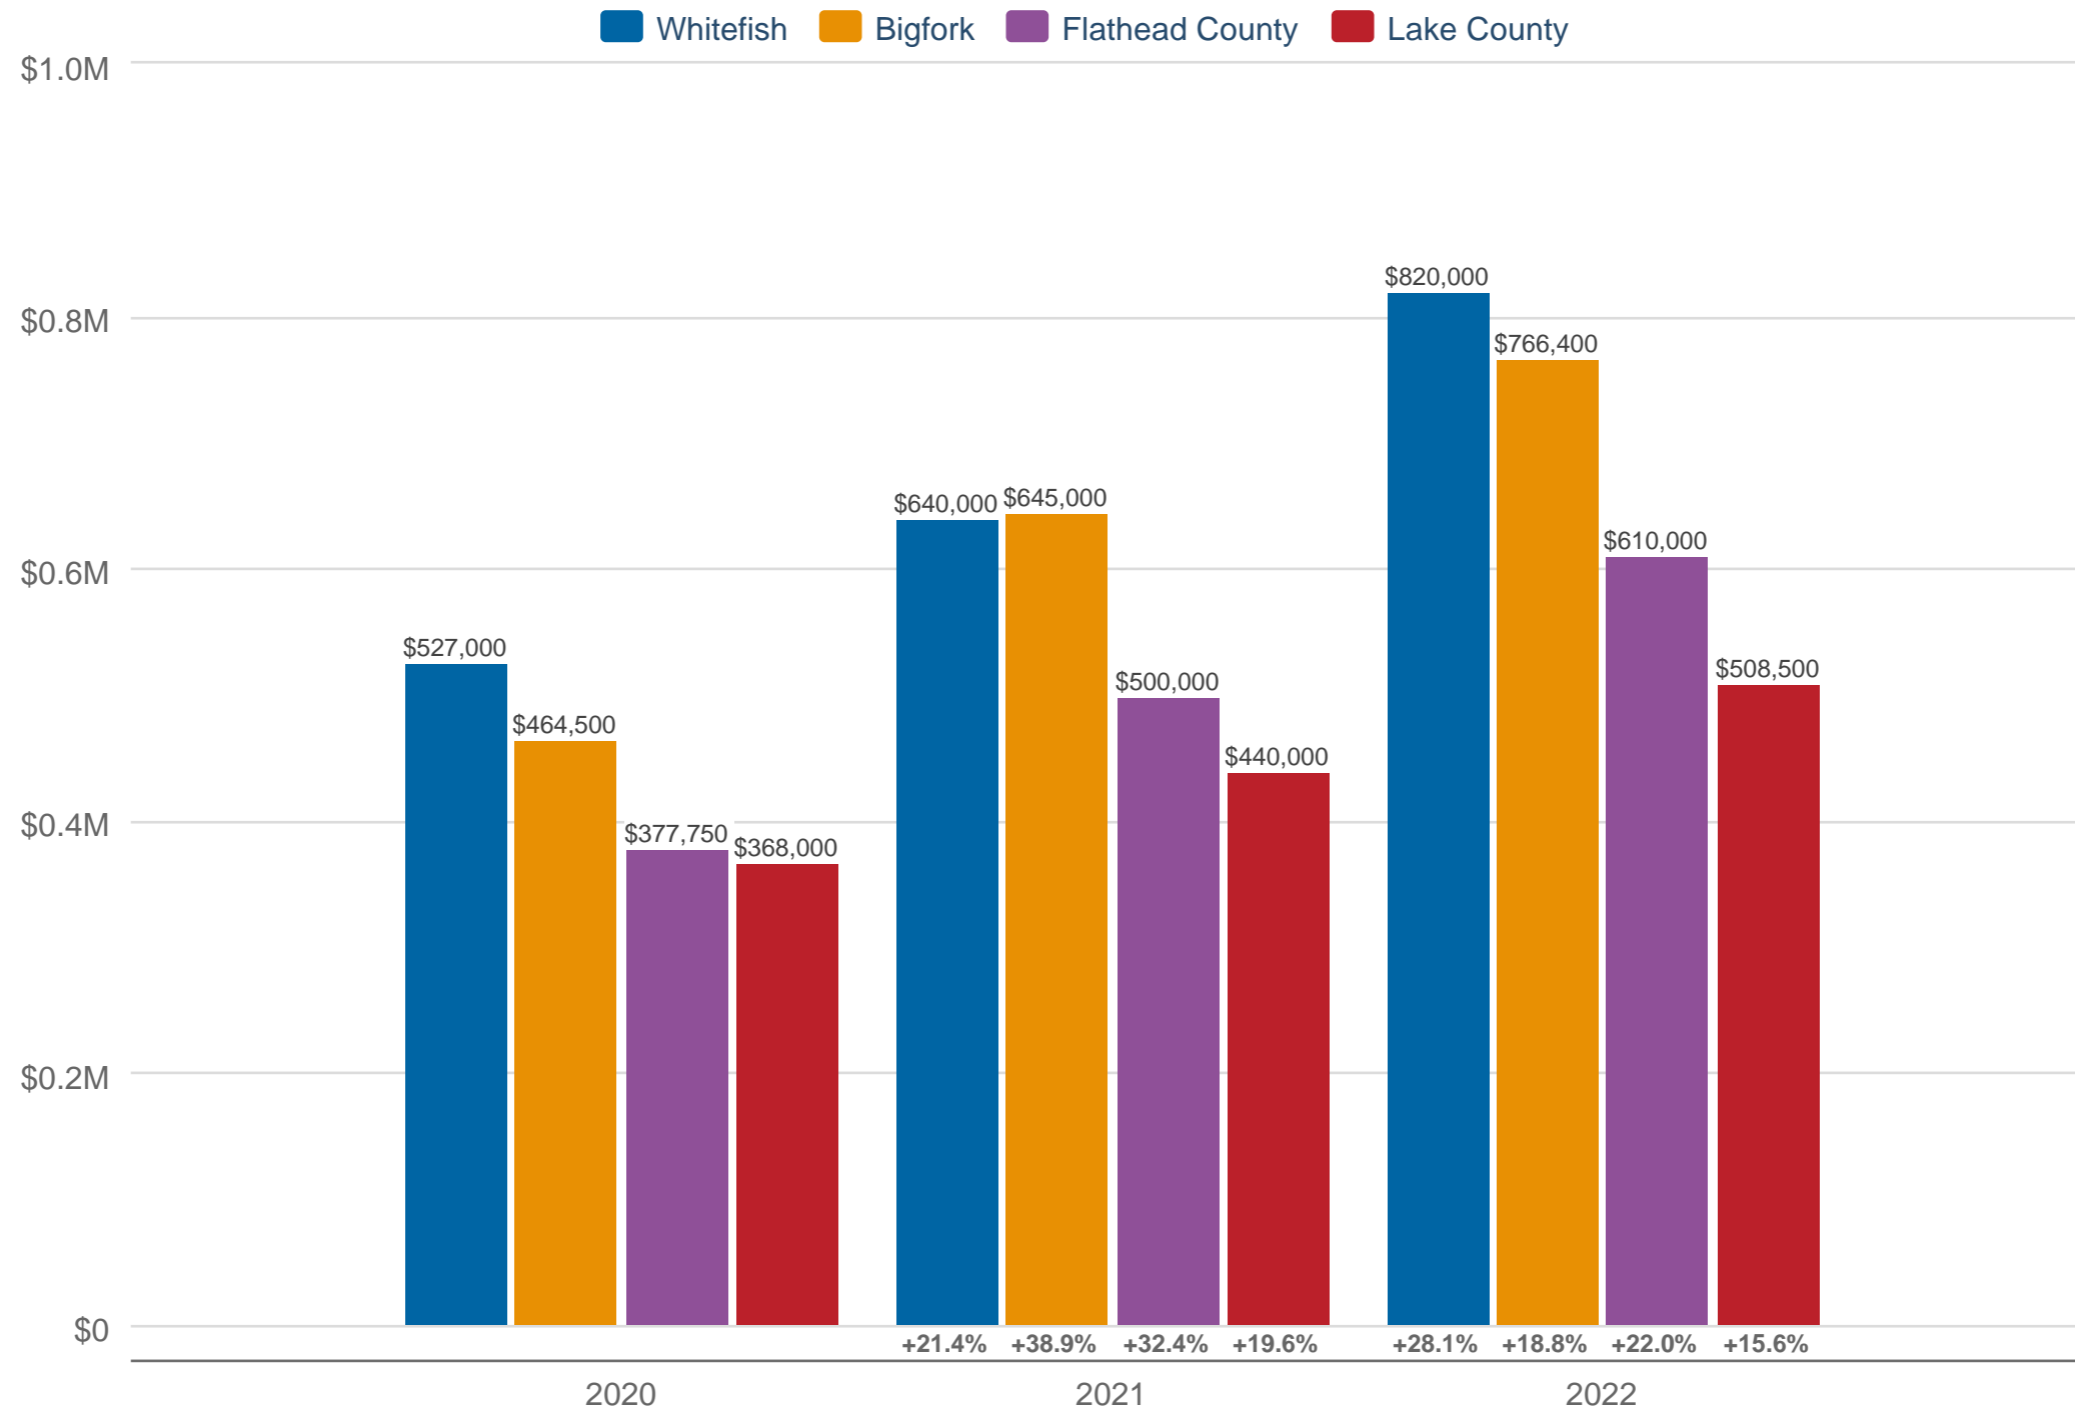

### November Median Sales Price

Whitefish & Bigfork & Flathead County & Lake County

Each data point is 12 months of activity. Data is from December 9, 2022.