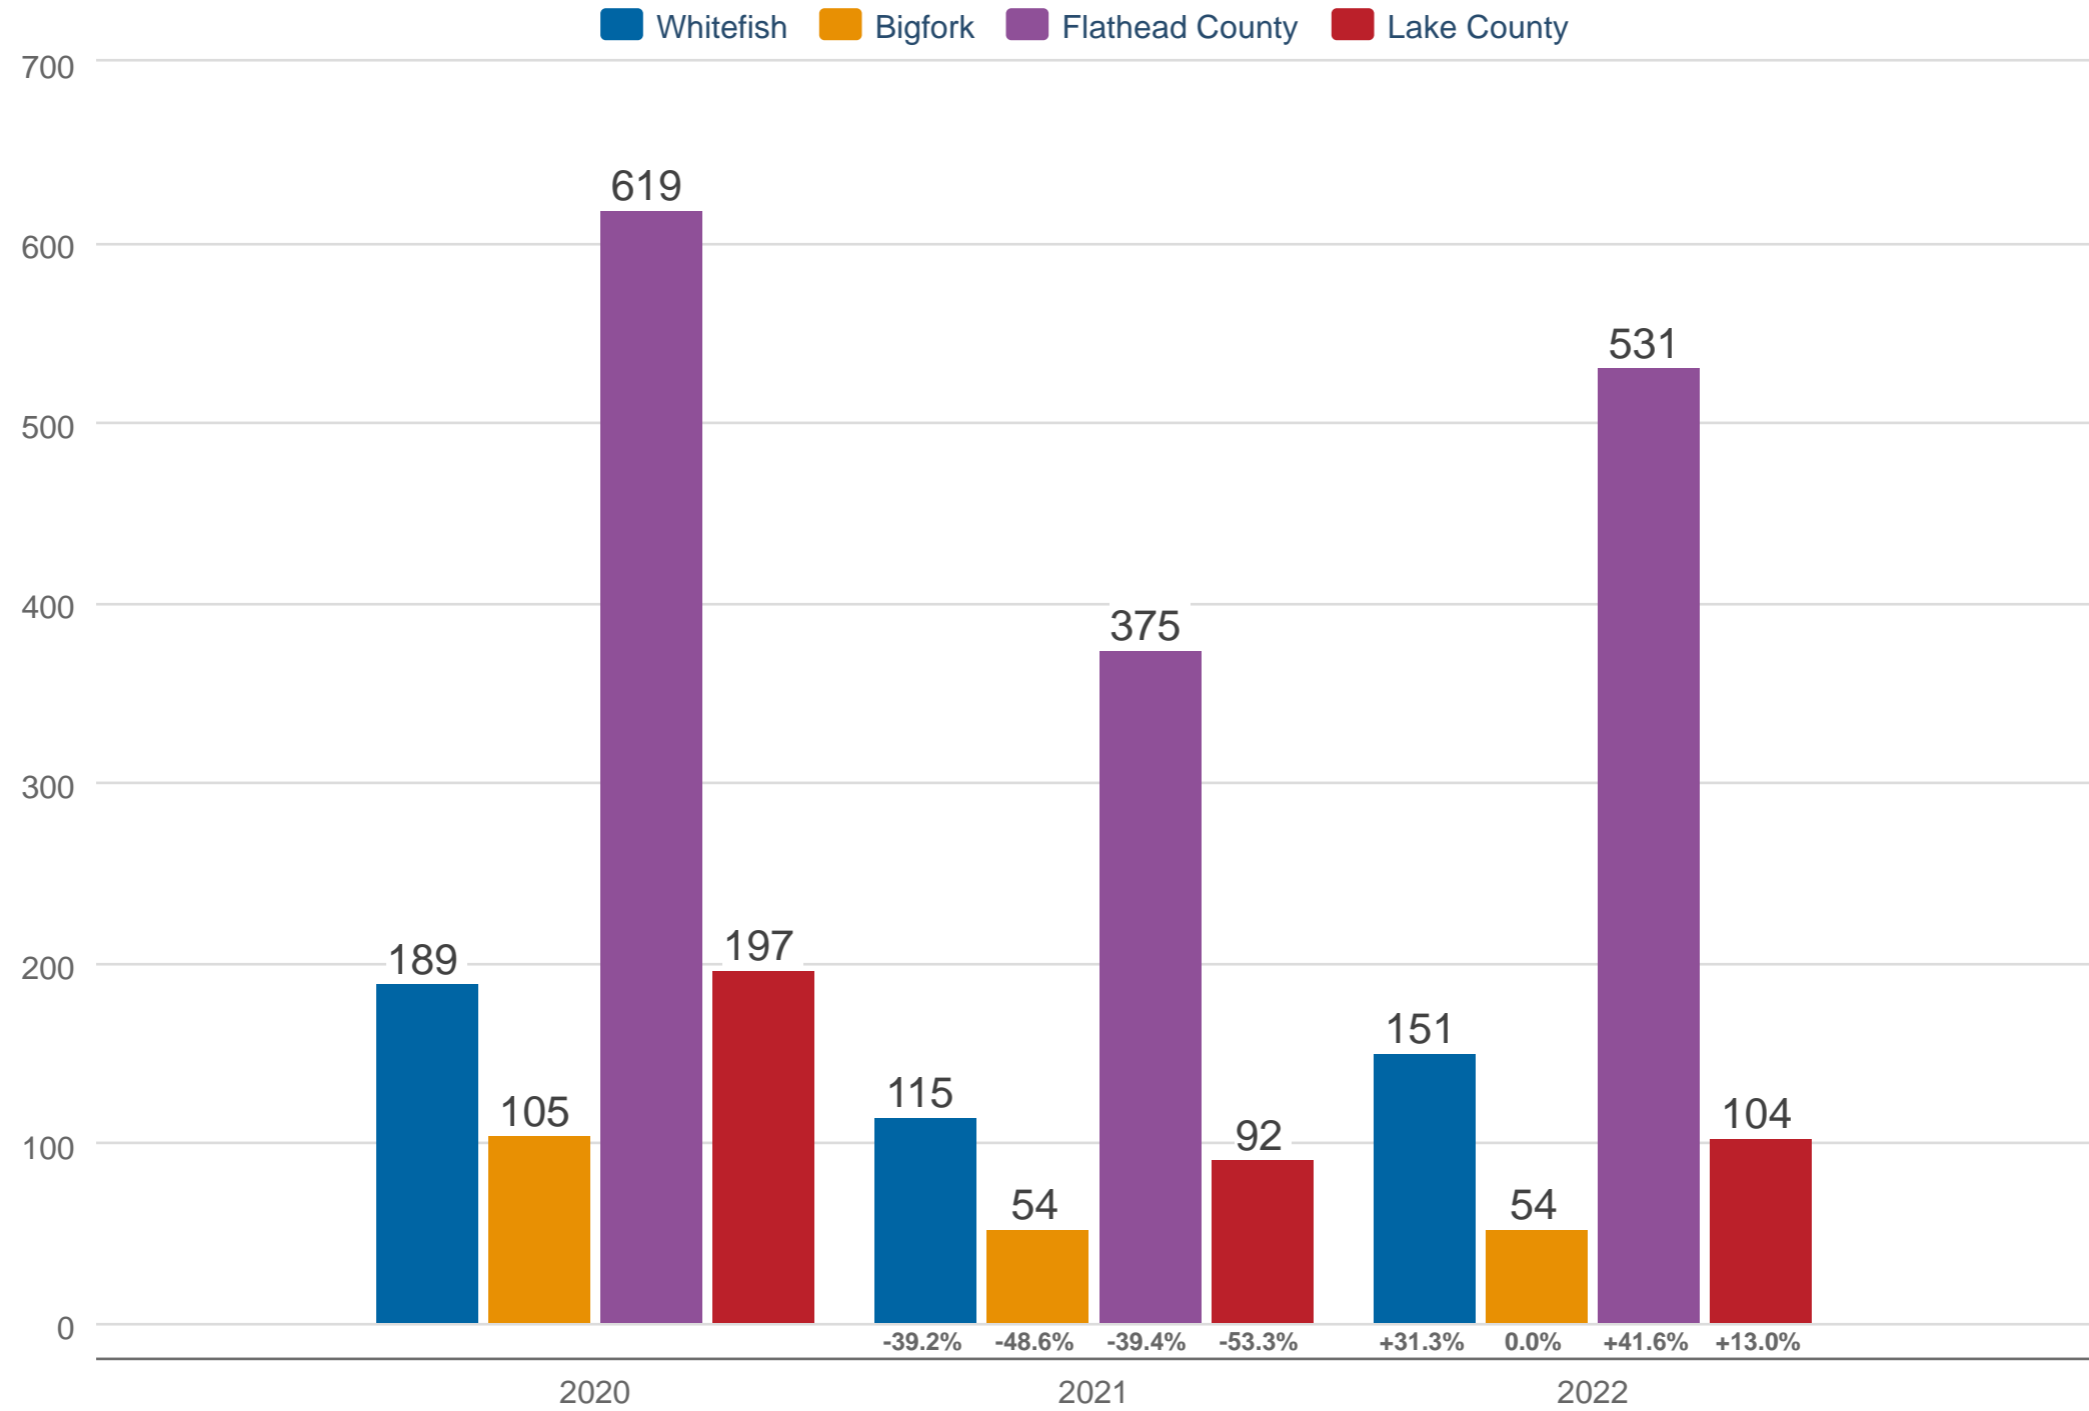

November Homes for Sale

Whitefish & Bigfork & Flathead County & Lake County

Each data point is 12 months of activity. Data is from December 9, 2022.