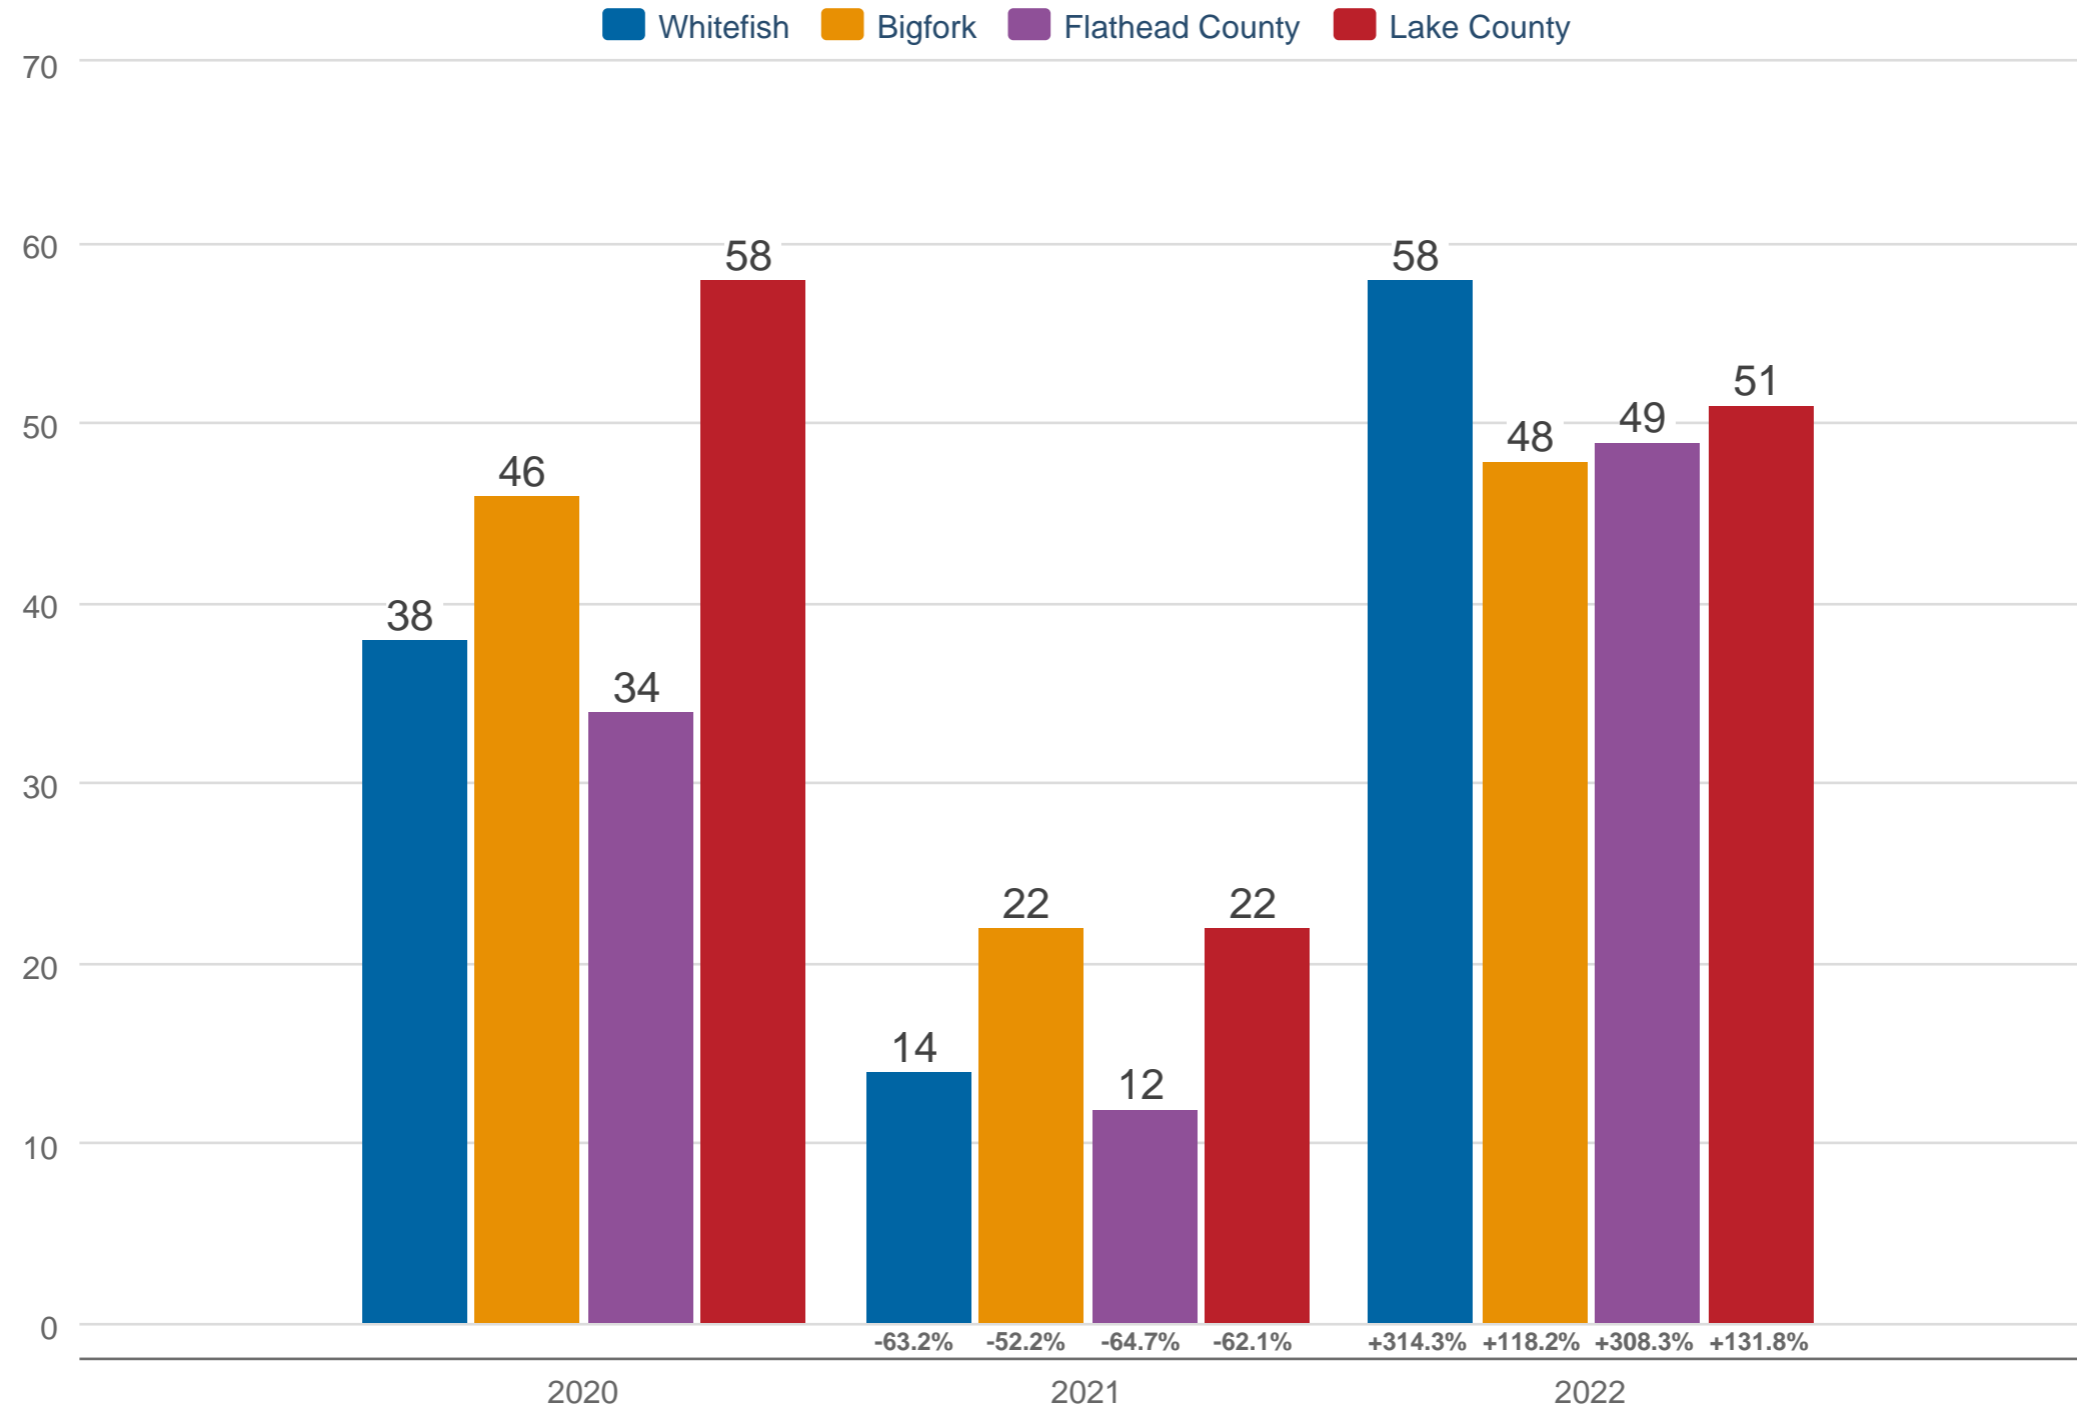

### September Median Days on Market

Whitefish & Bigfork & Flathead County & Lake County  
Each data point is 12 months of activity. Data is from October 6, 2022.