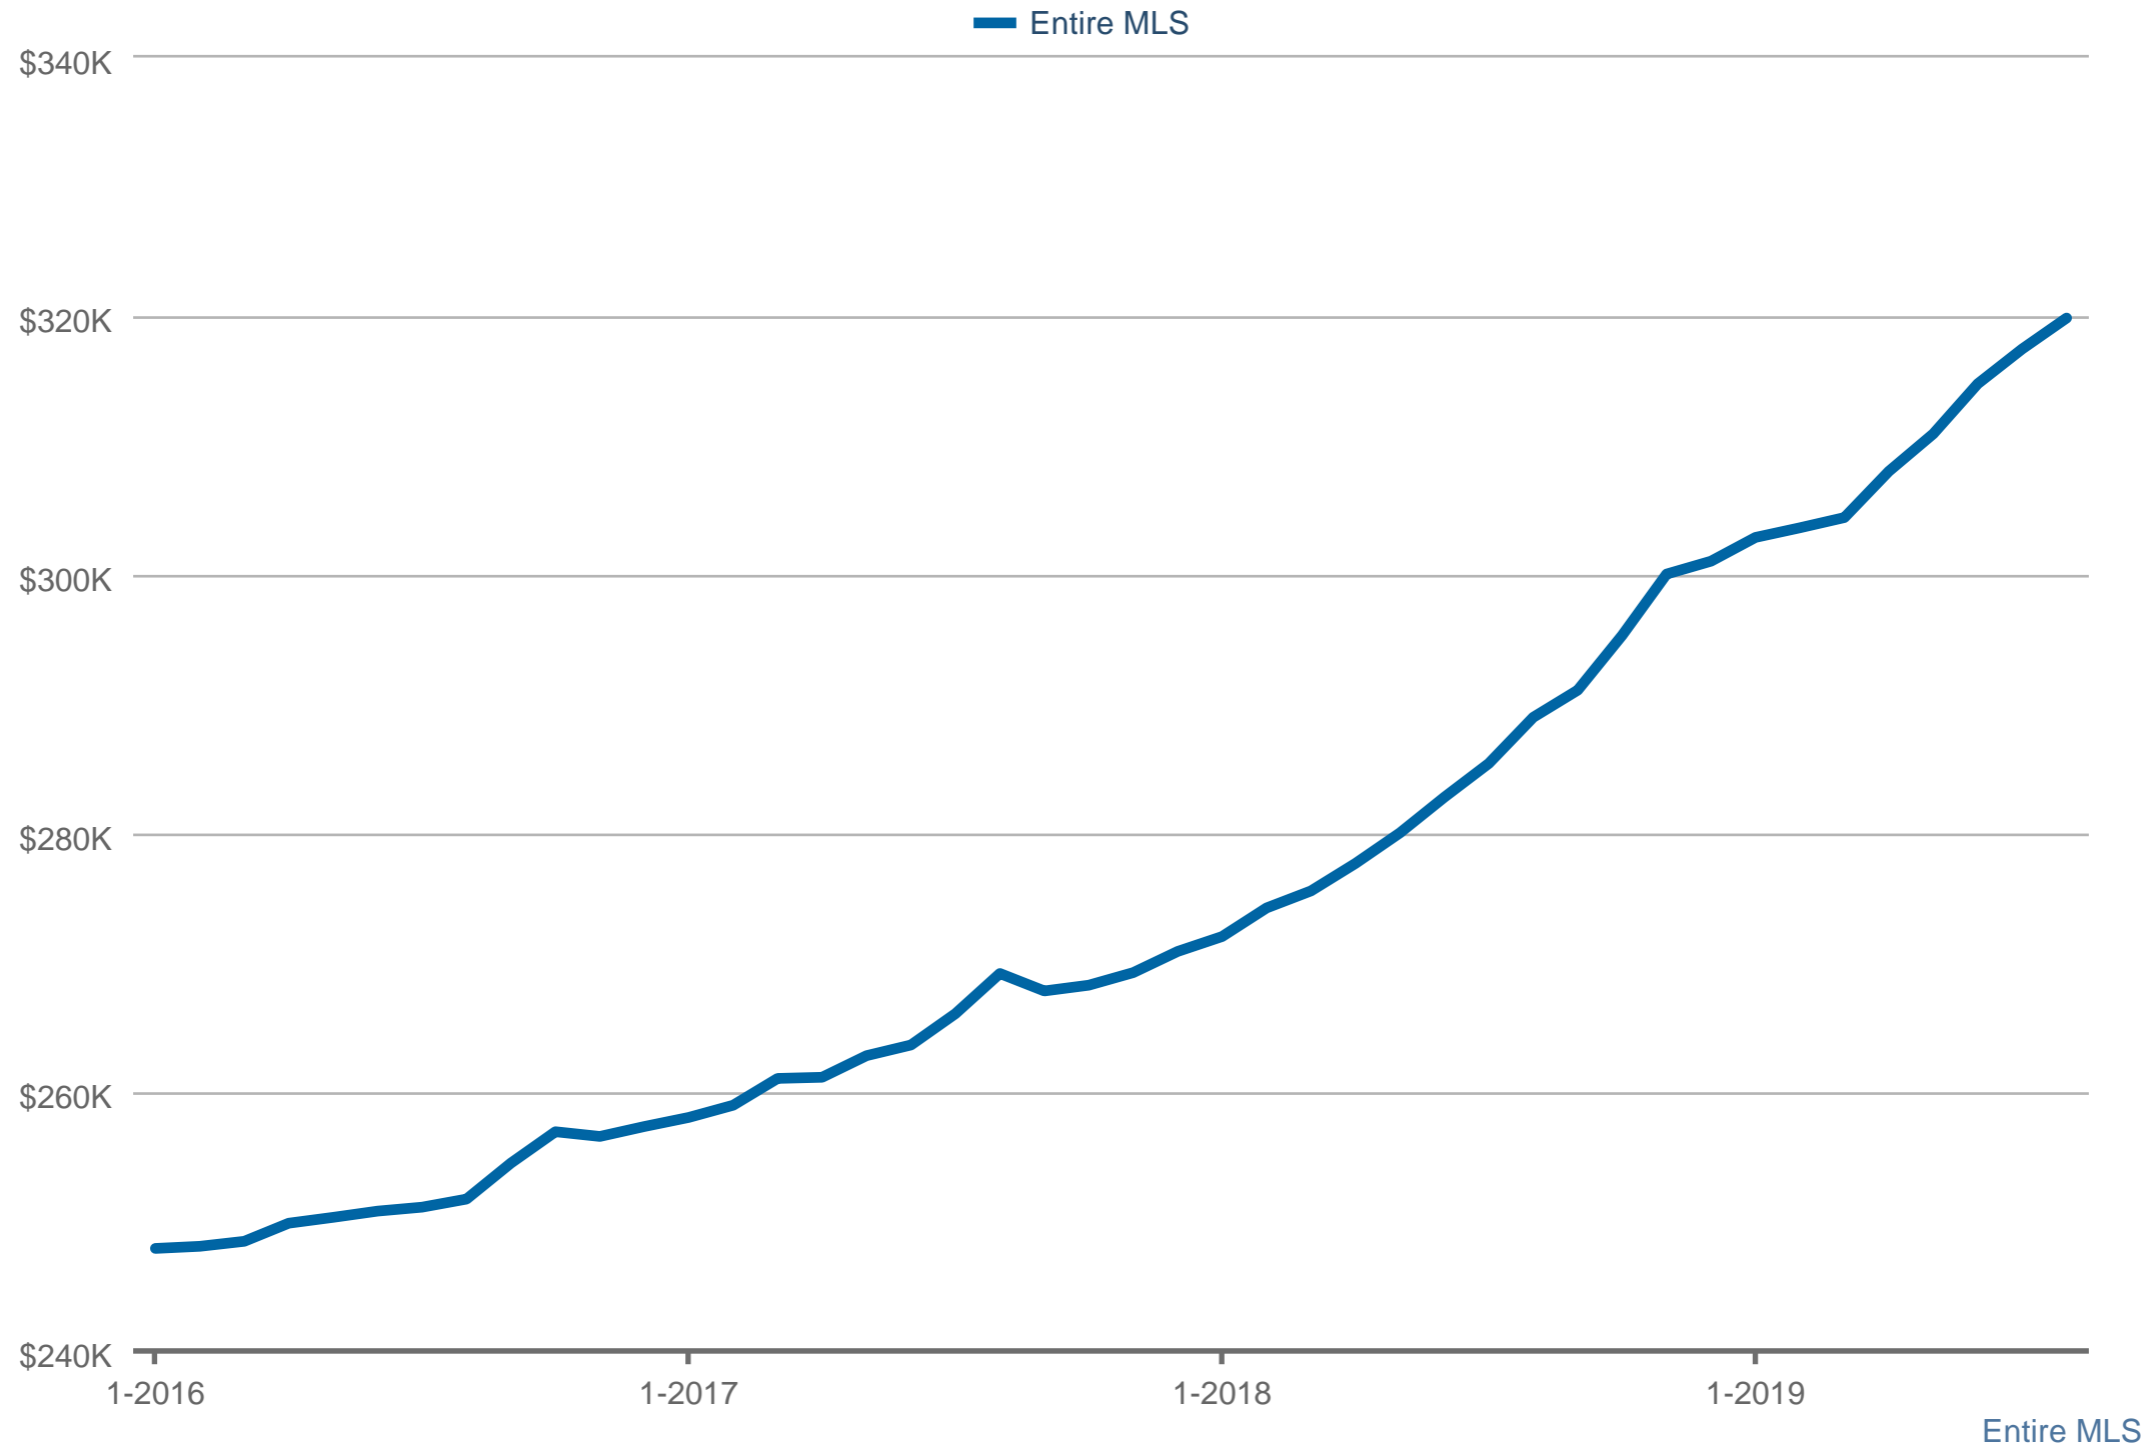

### Average Sales Price

Each data point is 12 months of activity. Data is from September 13, 2019.

All data from the Montana Regional MLS. Data deemed reliable but not guaranteed. InfoSparks © 2024 ShowingTime Plus, LLC.