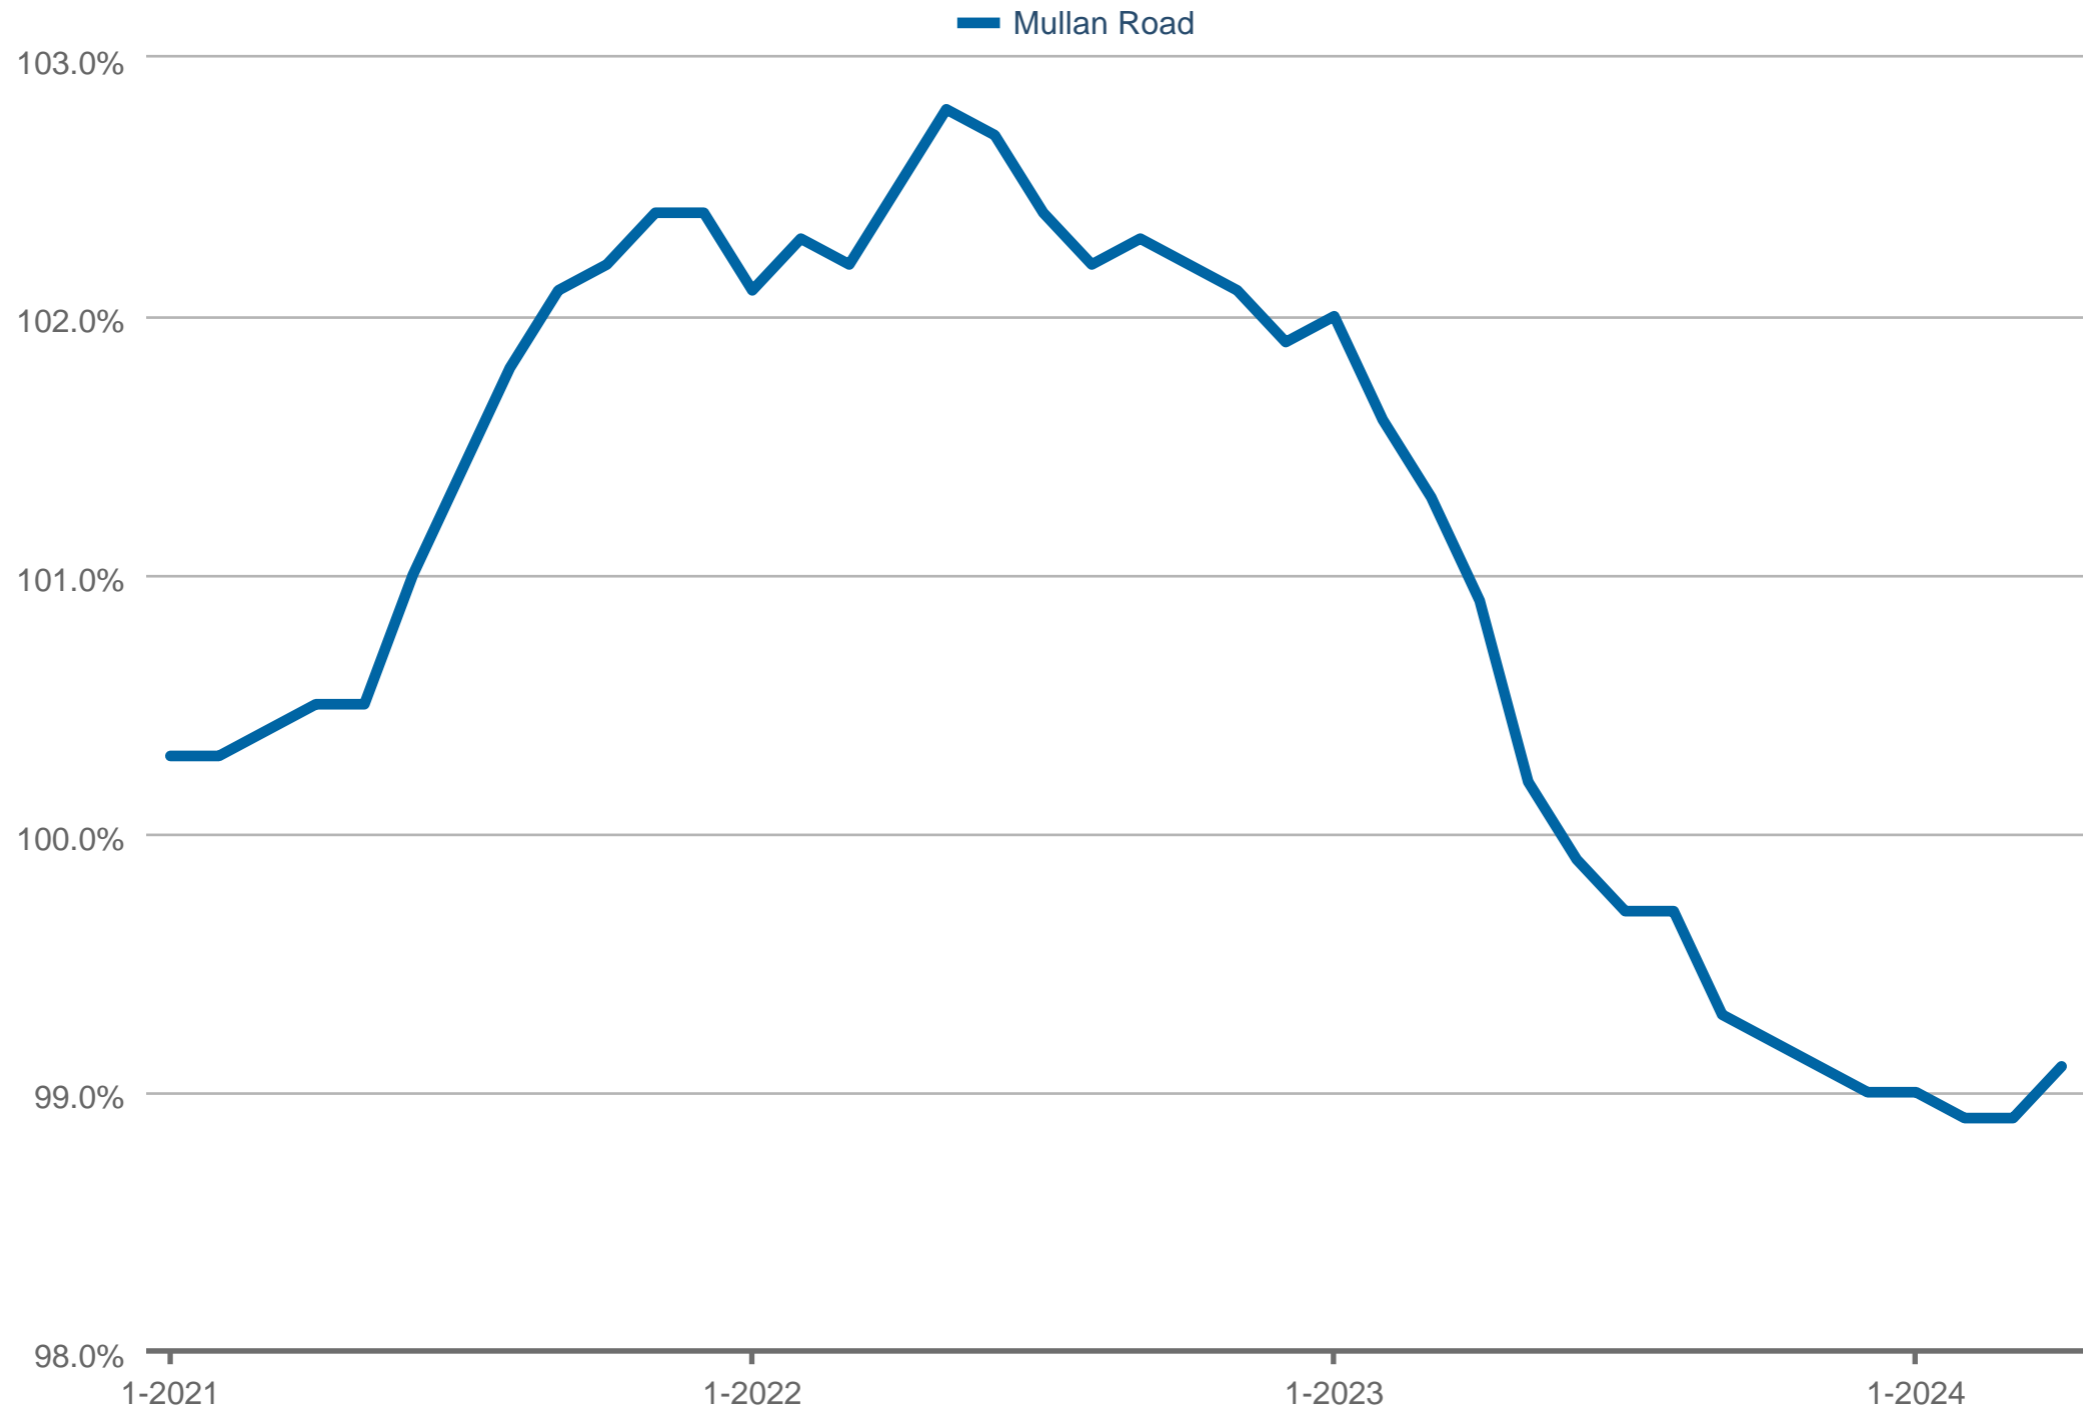

### Average Percent of Last List Price

Mullan Road\*

Each data point is 12 months of activity. Data is from May 6, 2024.

\* User-defined area. All data from the Montana Regional MLS. Data deemed reliable but not guaranteed. InfoSparks © 2024 ShowingTime.