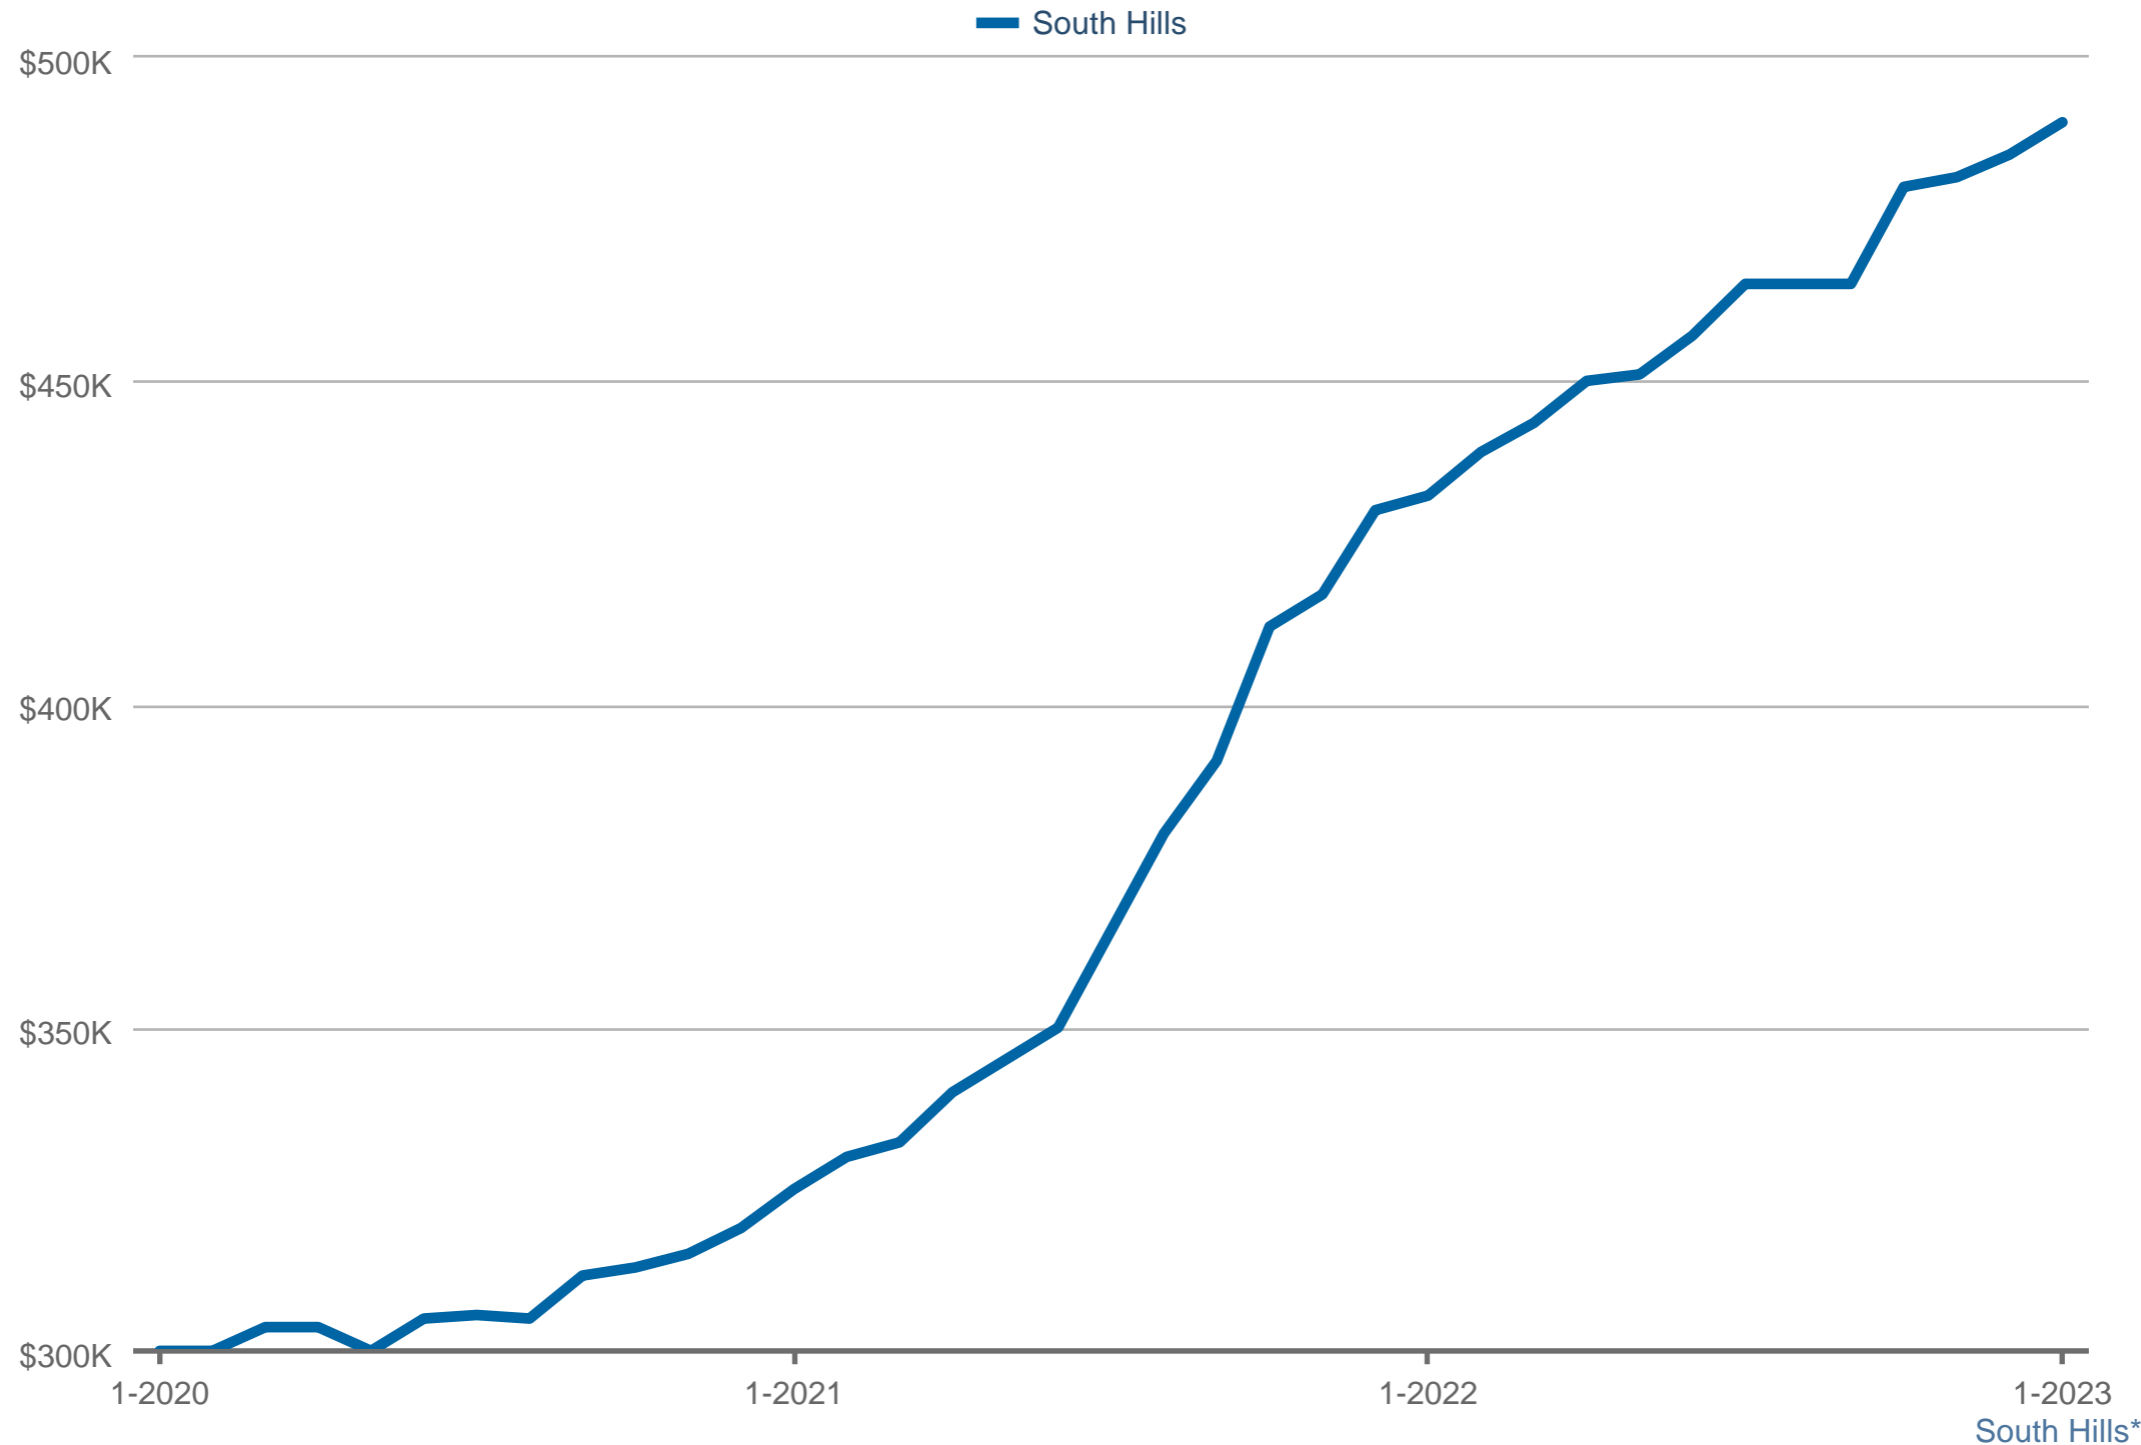

## Median Sales Price

Each data point is 12 months of activity. Data is from February 17, 2023.

\* User-defined area. All data from the Montana Regional MLS. Data deemed reliable but not guaranteed. InfoSparks © 2024 ShowingTime Plus, LLC.