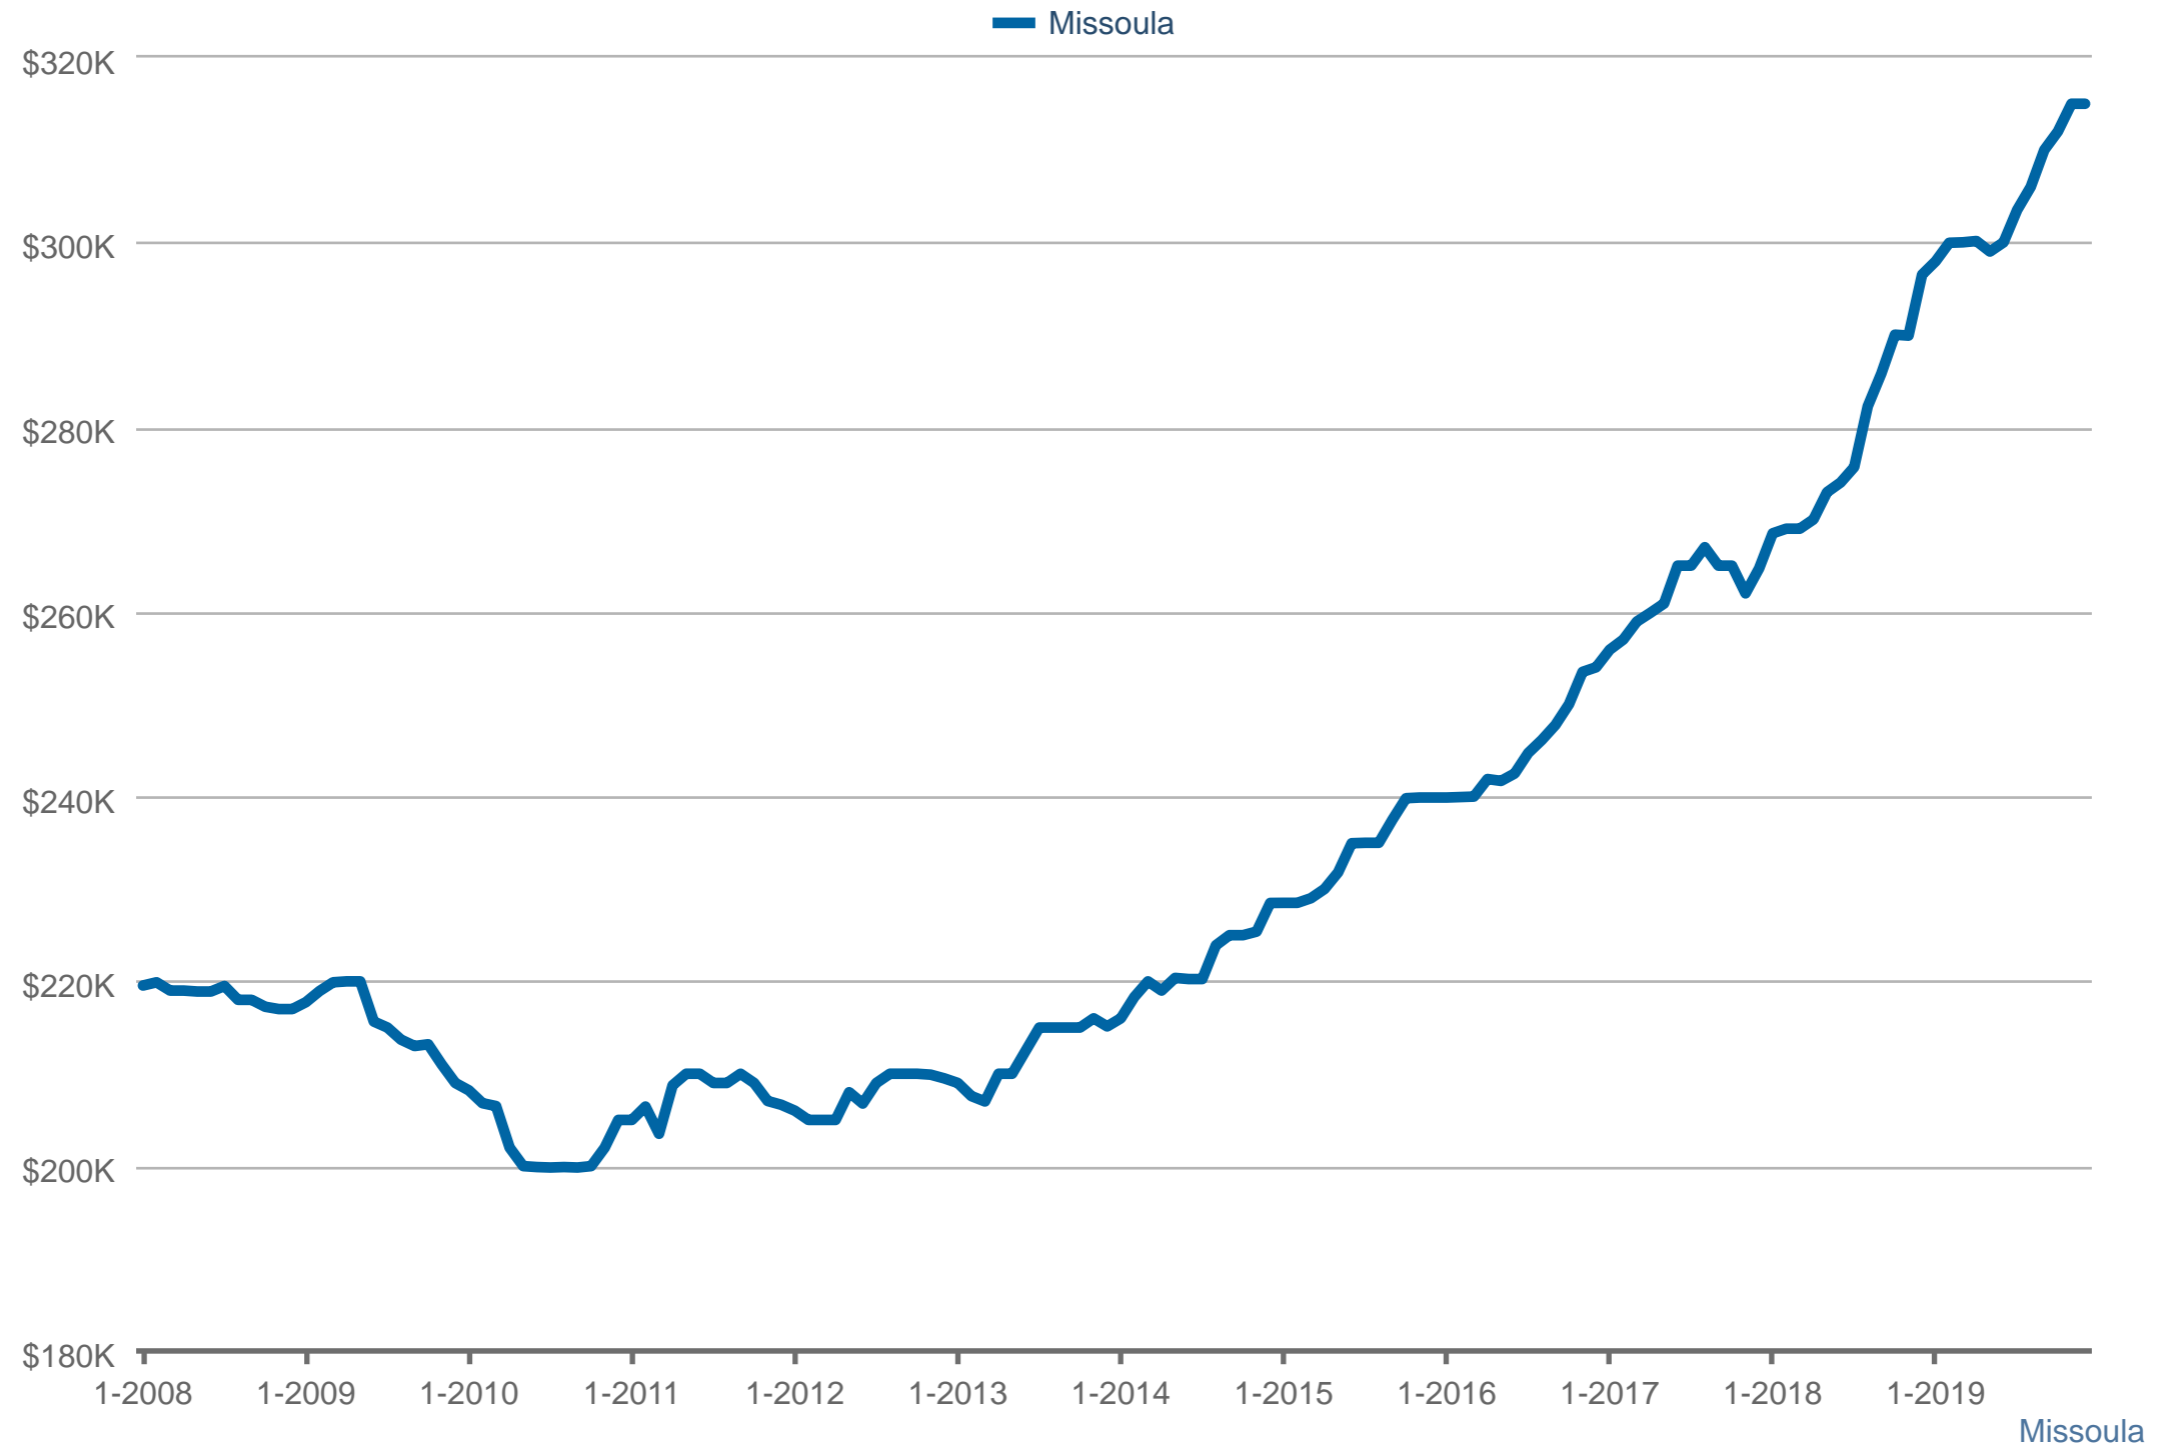

Median Sales Price

Each data point is 12 months of activity. Data is from January 13, 2020.

All data from the Montana Regional MLS. Data deemed reliable but not guaranteed. InfoSparks © 2020 ShowingTime.